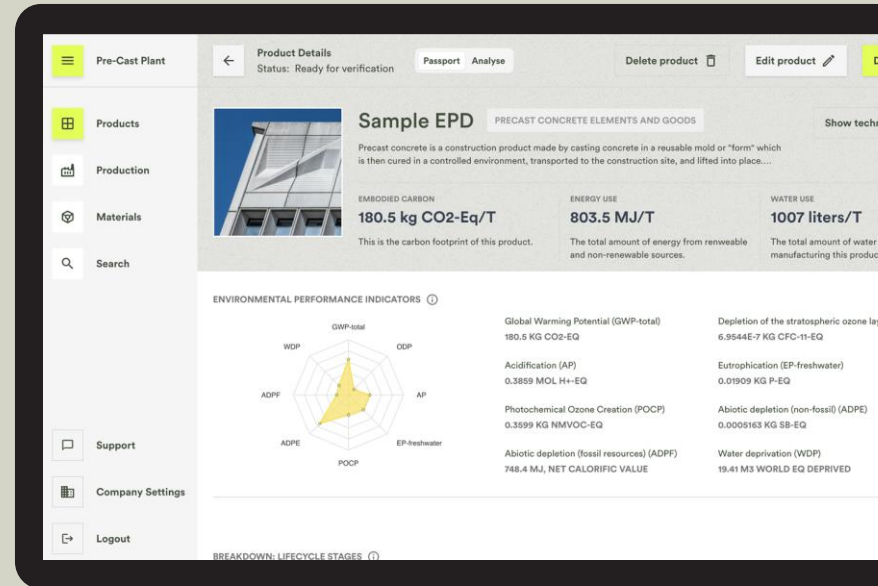

Environmental data collection and verification made easy

Simple data collection

Automated uploads, integration into ERP systems

Compliant creation of the LCA and EPD

AI-based LCA and EPD creation, no prior experience needed

Verification and publication

An independent third party guarantees the accuracy of the data and publishes it

EPD Overview (last step in the automated EPD creation process)