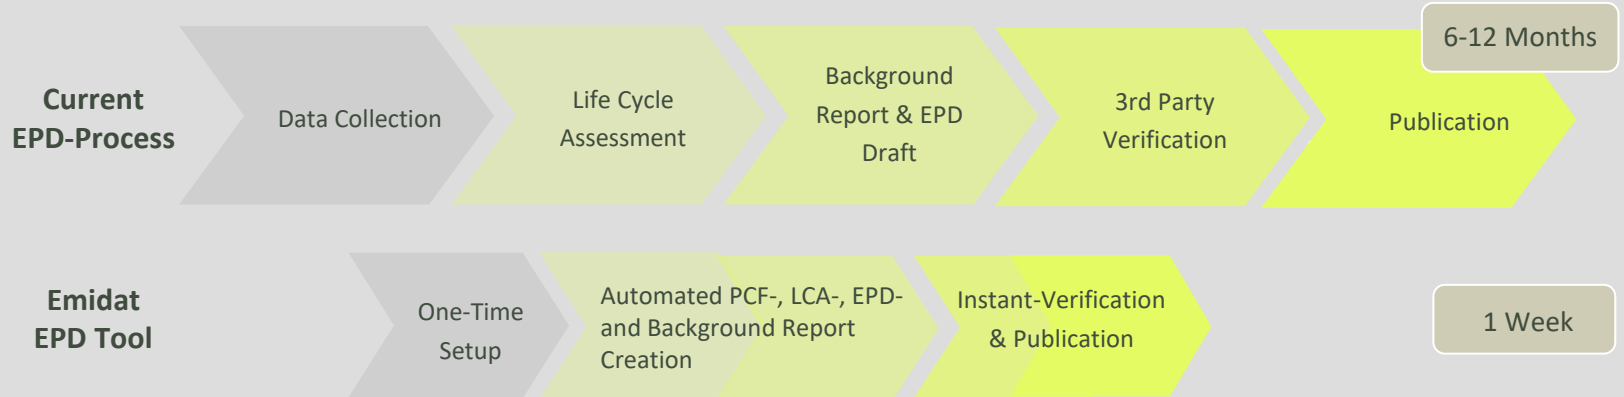

# With Emidat, manufacturers save time and cost while gaining flexibility and transparency

Manufacturer

Consultant/Tool

Consultant/Tool

Verification

Program Operator

# We enable manufacturers to **position their products** along the value chain

Data services