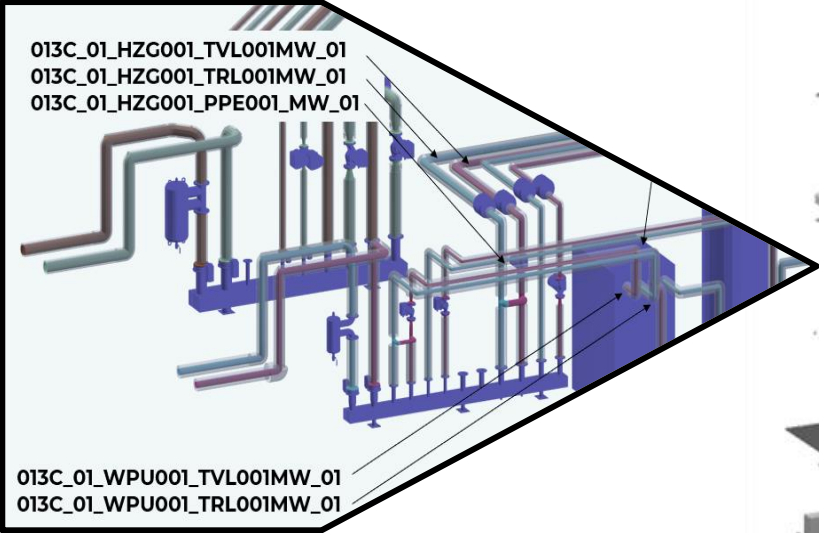

BAT

BUILDING
AUTOMATION
TEAM

10.04.2024 | page 1

path to zero? - plan

engineering meets software - do

beyond law

BIM „plus“

data twin

being on track - check

identify

monitore

optimice

ø 46.4 [kgCO₂e/d]

contact - act

e-mail

info@building-automation-team.com