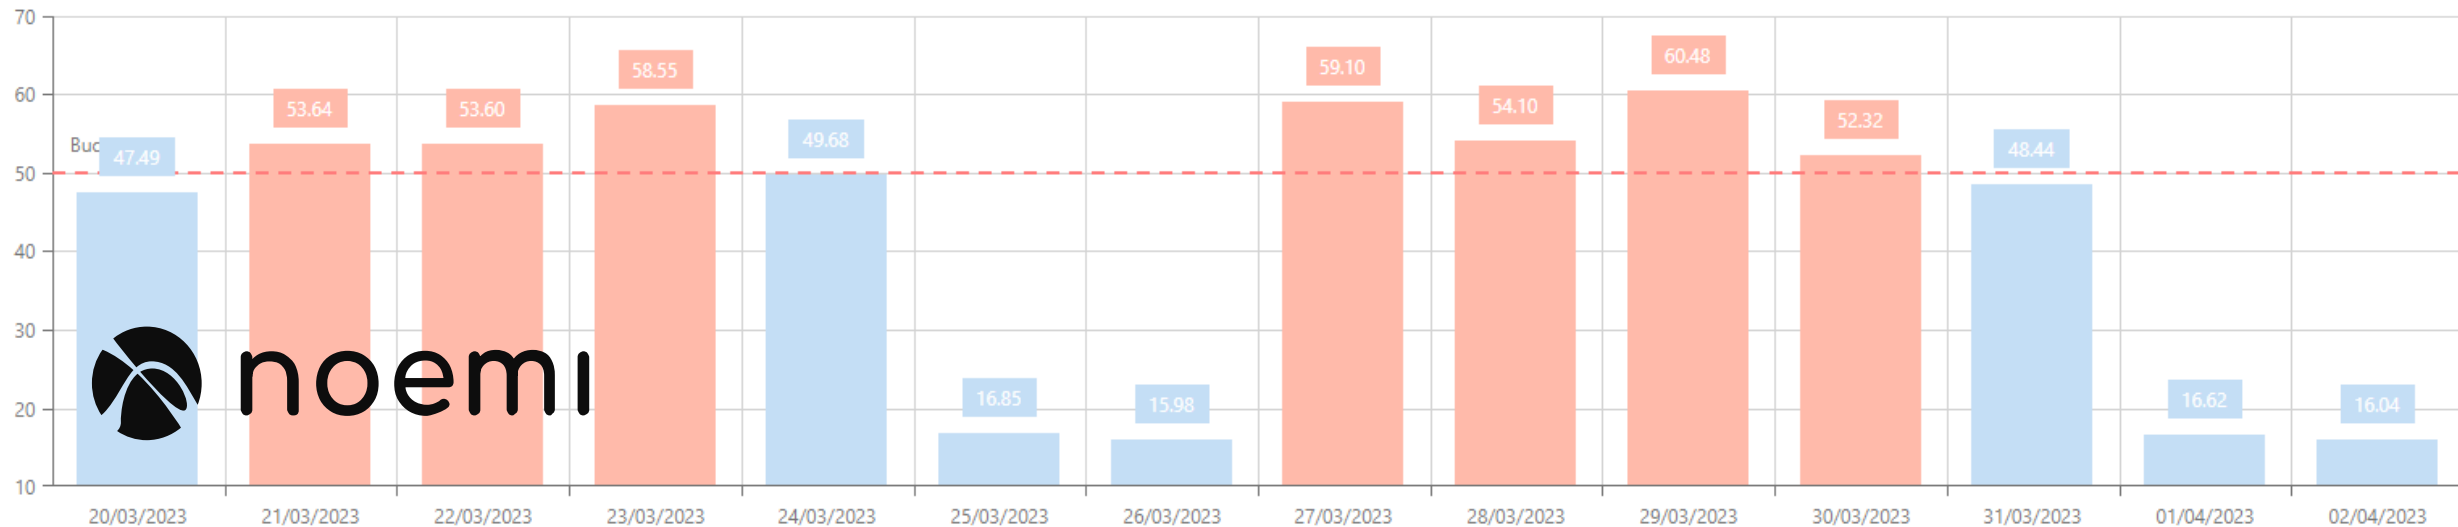

being on track - check

identify

monitore

optimice

ø 46.4 [kgCO₂e/d]

contact - act

e-mail

info@building-automation-team.com