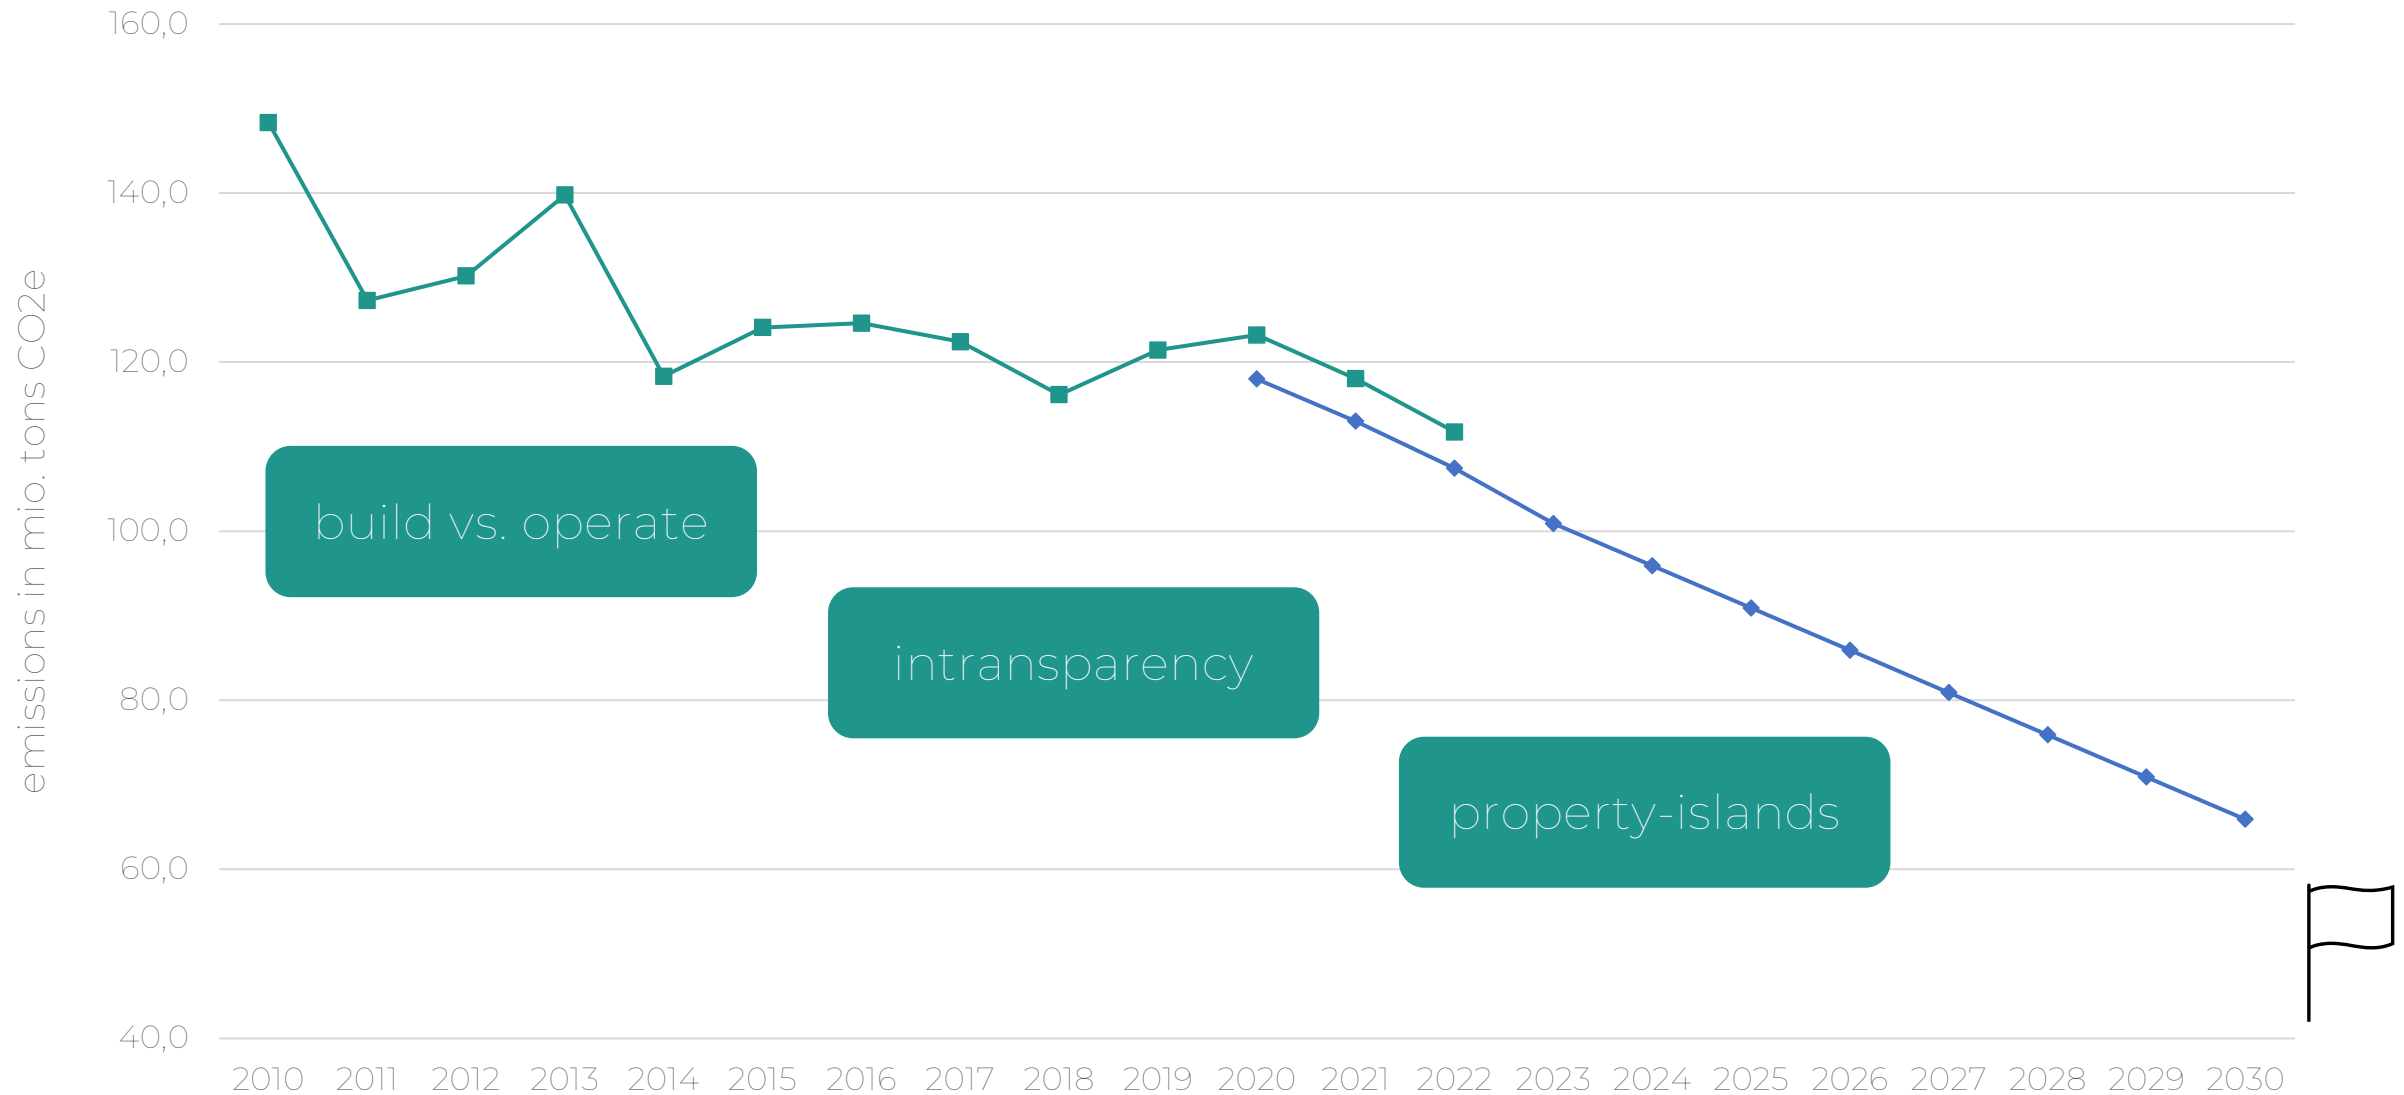

BAT

BUILDING
AUTOMATION
TEAM

10.04.2024 | page 1

path to zero? - plan

engineering meets software - do

beyond law

BIM „plus“

data twin

being on track - check

identify

monitore

optimice

ø 46.4 [kgCO₂e/d]

contact - act

e-mail

info@building-automation-team.com